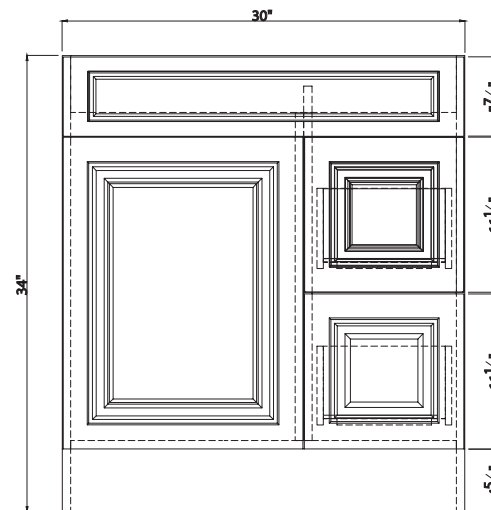

SHEFFIELD COLLECTION

30"

SKU # 605-9546
30"W X 34"H X 21-3/4"D

Product Specifications:

- 1 door, 2 drawers
- Cloud gray finish
- Transitional - style door and drawers
- Particle board laminated construction and painted MDF doors
- Soft-close door and drawers for smooth and quiet use
- Hardware, vanity top and faucet not included
- Recessed toe-kick

30" Sheffield Vanity Base

Replacement parts:

1. DOOR - R26121
2. DRAWER - R26122
3. TOE KICK - R49136
4. NON-FUNCTIONAL DRAWER FRONT - R26123
5. HINGE (OVERLAY) - R31395
6. HINGE FIXING PLATE - R31447
7. DRAWER SLIDES - R31314
8. FEMALE ASSEMBLY BRACKET - R37615
9. MALE ASSEMBLY BRACKET - R37614