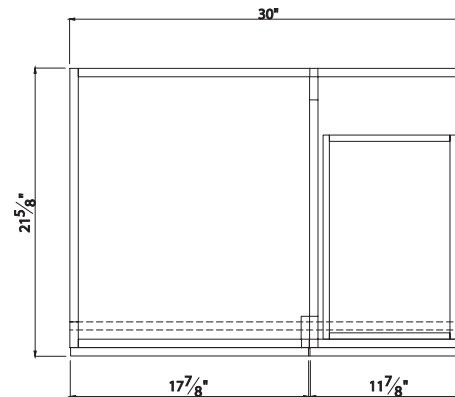

SHEFFIELD COLLECTION

30"

SKU # 605-9546
30"W X 34"H X 21-3/4"D

Product Specifications:

- 1 door, 2 drawers
- Cloud gray finish
- Transitional - style door and drawers
- Particle board laminated construction and painted MDF doors
- Soft-close door and drawers for smooth and quiet use
- Hardware, vanity top and faucet not included
- Recessed toe-kick

30" Sheffield Vanity Base

Replacement parts:

1. DOOR - R26121
2. DRAWER - R26122
3. TOE KICK - R49136
4. NON-FUNCTIONAL DRAWER FRONT - R26123
5. HINGE (OVERLAY) - R31395
6. HINGE FIXING PLATE - R31447
7. DRAWER SLIDES - R31314
8. FEMALE ASSEMBLY BRACKET - R37615
9. MALE ASSEMBLY BRACKET - R37614